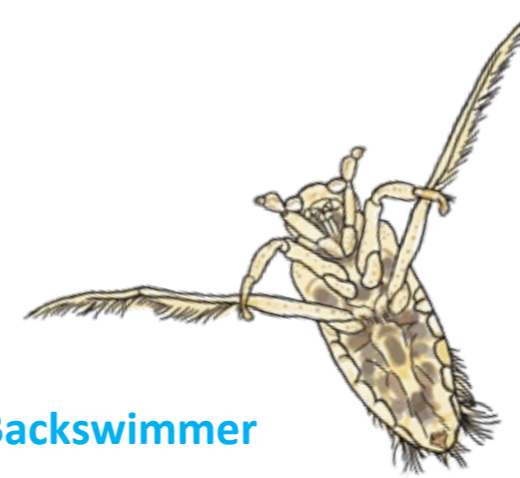

Creek Neighbours Wildlife in our Waterways

Needlebug

Waterboatman

Gambusia (pest)

Waterskater

Whirlygig beetle

Damselfly nymph

Backswimmer

Crimson-spotted rainbowfish

Leech

Freshwater mussel

Caddisfly larvae

Freshwater snail

Nonbiting midge

Dedicated to a better Brisbane

Creek Neighbours Wildlife in our Waterways

Frog life cycle.

Dragonfly life cycle.