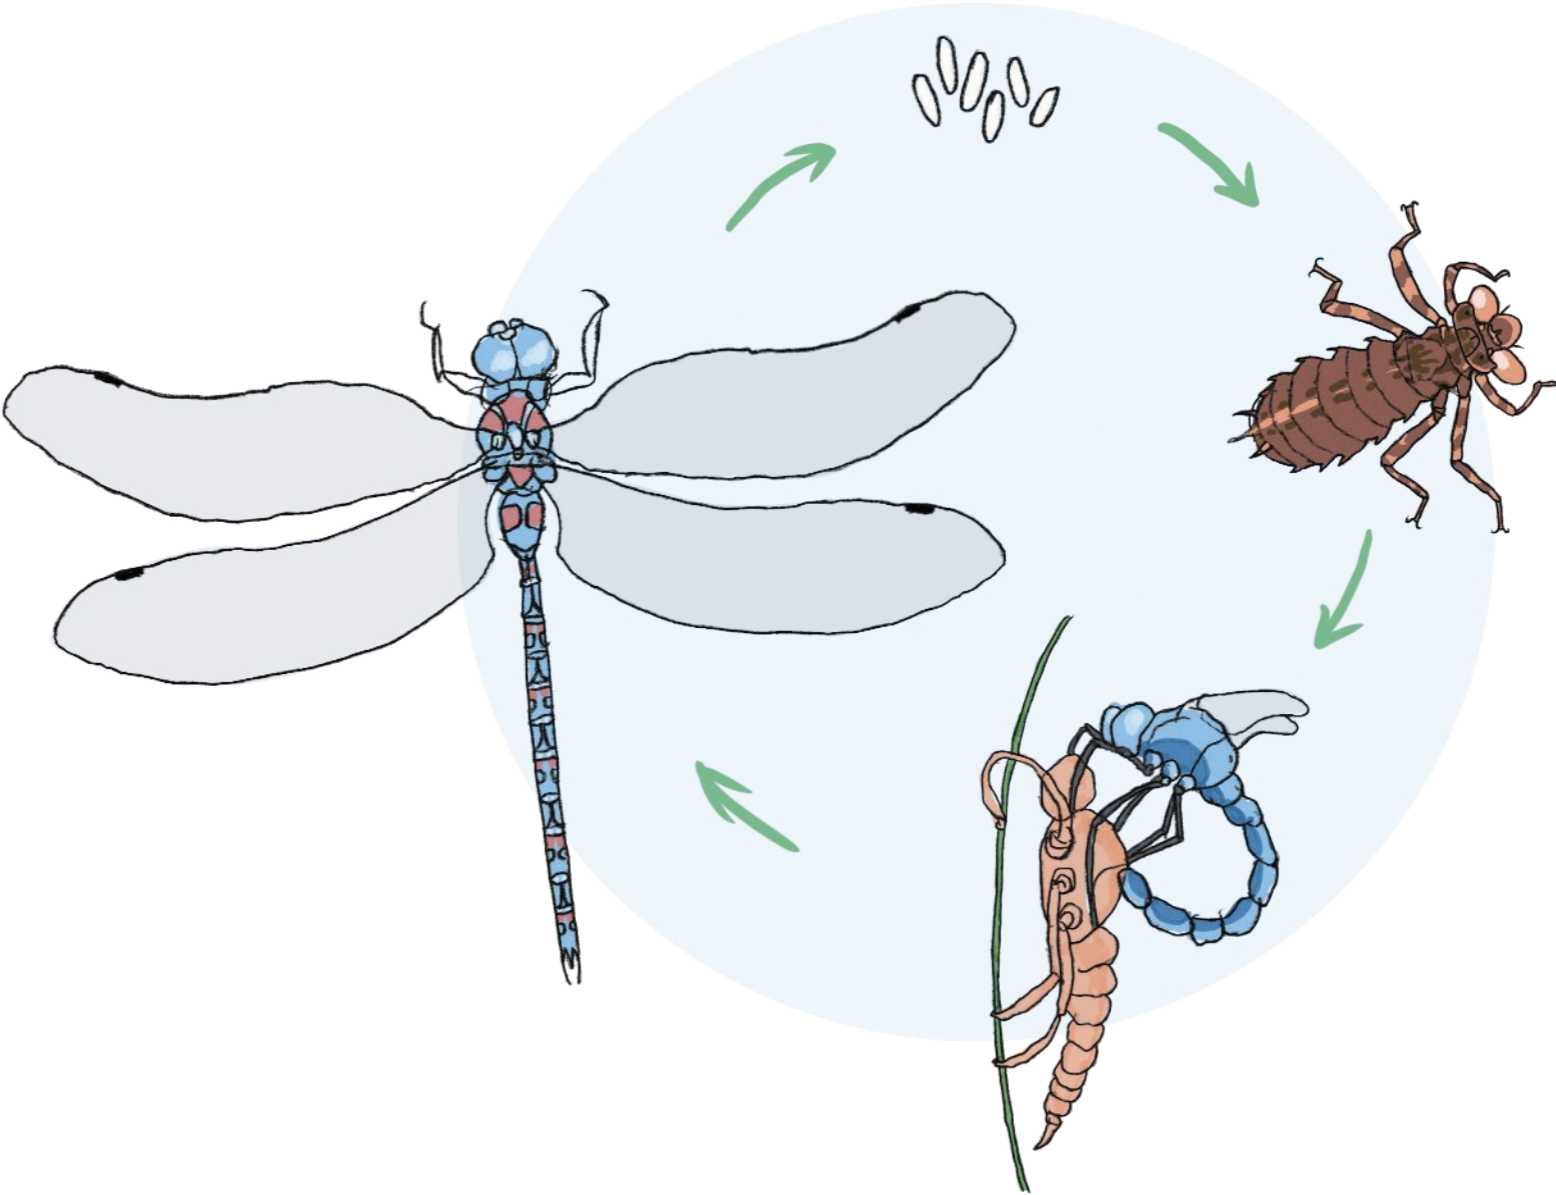

Creek Neighbours Wildlife in our Waterways

Needlebug

Waterboatman

Gambusia (pest)

Waterskater

Whirlygig beetle

Damselfly nymph

Backswimmer

Crimson-spotted rainbowfish

Leech

Freshwater mussel

Caddisfly larvae

Freshwater snail

Nonbiting midge

Dedicated to a better Brisbane

Creek Neighbours Wildlife in our Waterways

Frog life cycle.

Dragonfly life cycle.