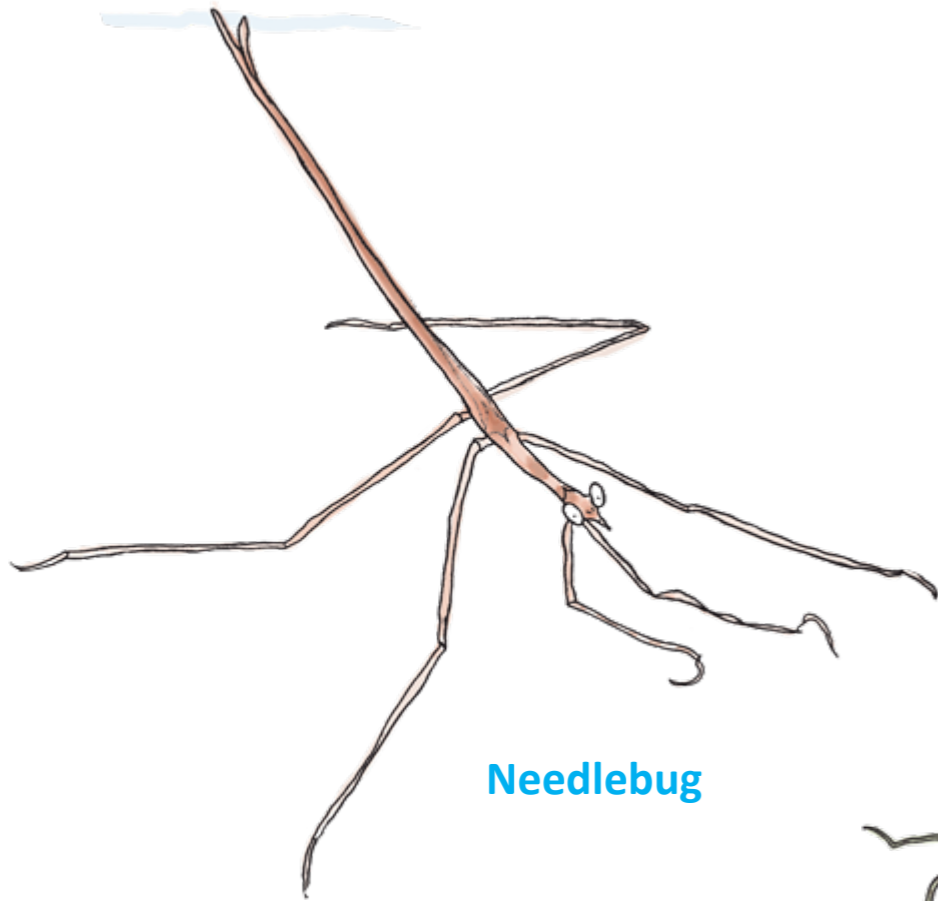

Creek Neighbours Wildlife in our Waterways

Needlebug

Waterboatman

Gambusia (pest)

Waterskater

Whirlygig beetle

Damselfly nymph

Backswimmer

Crimson-spotted rainbowfish

Leech

Freshwater mussel

Caddisfly larvae

Freshwater snail

Nonbiting midge

Dedicated to a better Brisbane

Creek Neighbours Wildlife in our Waterways

Frog life cycle.

Dragonfly life cycle.