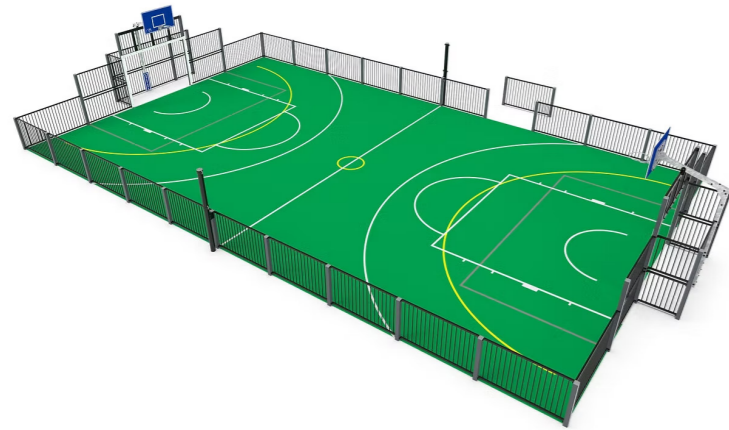

7th Brigade Park

Informal Sport Multi Use Games Area (MUGA) Draft Concept Plan

Dedicated to a better Brisbane

LEGEND

Proposed features

- A** 1.8m wide accessible pathway
- B** Location for bike racks and refuse bins
- C** 12m x 20m Multi Use Games Area (MUGA) suited to a range of sports including soccer, basketball, hockey, volleyball, tennis, badminton, cricket and netball.
- D** Seating walls with shade tree planting
- E** Drinking fountain

Existing park features

- 1** Newman Road fitness node 1 and 2
- 2** Delaware Street picnic area
- 3** Connecting pathway

 Existing trees to be retained and protected

7th Brigade Park

Informal Sport Multi Use Games Area (MUGA) Draft Concept Plan

Fully Fenced Option
(may not be suitable in both locations due to flooding).

Partially Fenced Option
(may present a better option in flood impacted locations).

Partially fenced, acrylic coated court.

Partially fenced, acrylic coated court.

Multi Use Games Area with volleyball net.

Concrete seating walls with shade tree planting. Concrete seating walls provide a robust option and well suited to facilitate group settings.

Note
Images are indicative only.