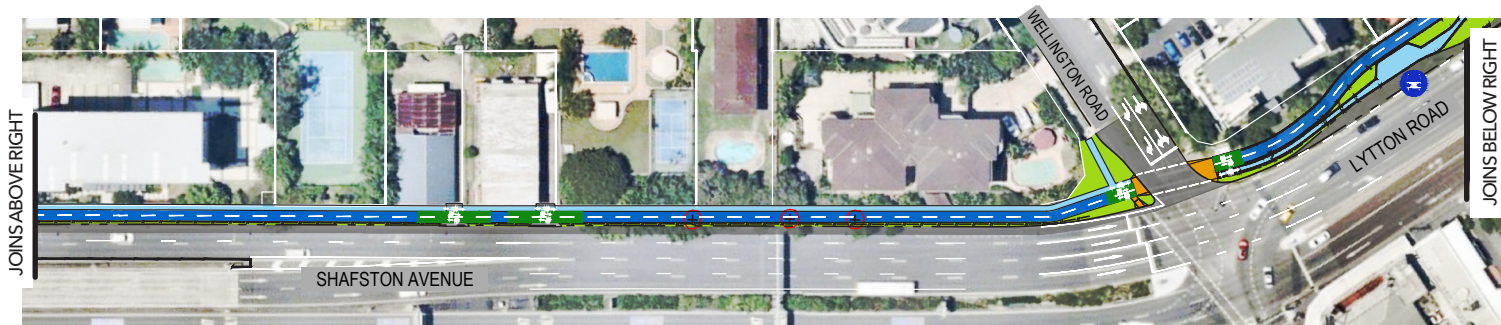

Shafston Avenue Bikeway

Preliminary design

Dedicated to a better Brisbane

Legend

- Road surface
- New shared path
- New footpath
- Driveway
- ⊗ Tree to be removed
- New traffic island
- New bikeway
- New landscaping
- Ⓜ Relocated bus stop
- - - Existing kerb and channel
- //— New fence