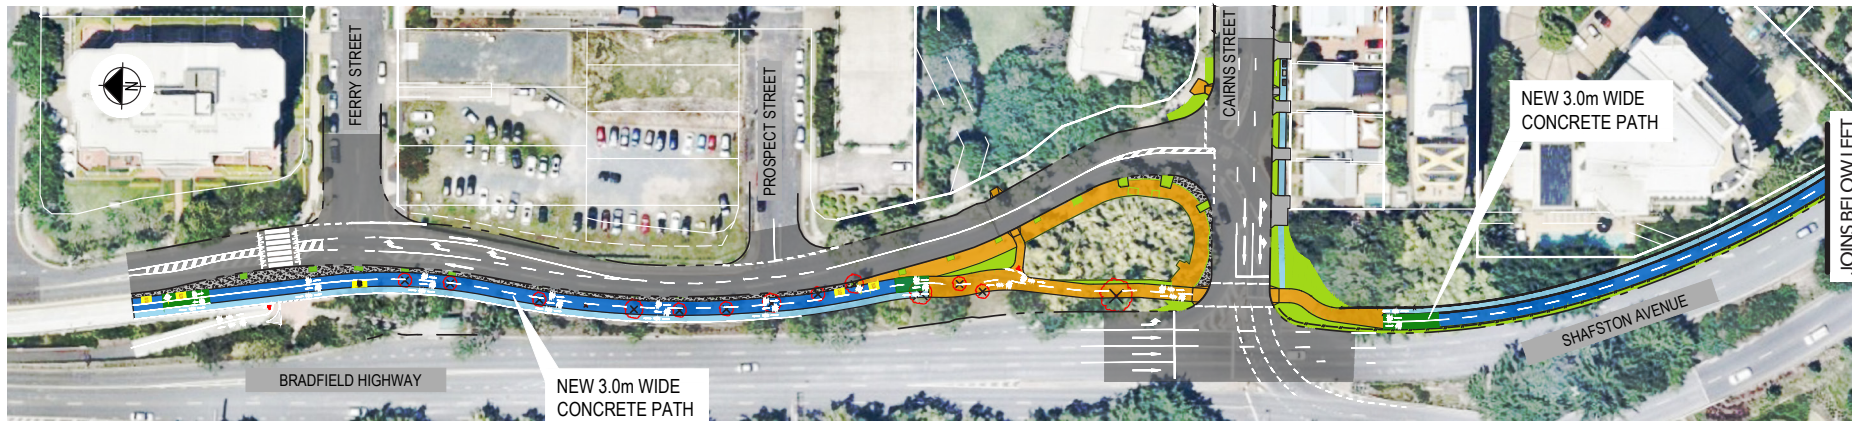

Shafston Avenue Bikeway

Preliminary design

Dedicated to a better Brisbane

Legend

- Road surface
- New shared path
- New footpath
- Driveway
- ⊗ Tree to be removed
- New traffic island
- New bikeway
- New landscaping
- Ⓜ Relocated bus stop
- - - Existing kerb and channel
- //— New fence