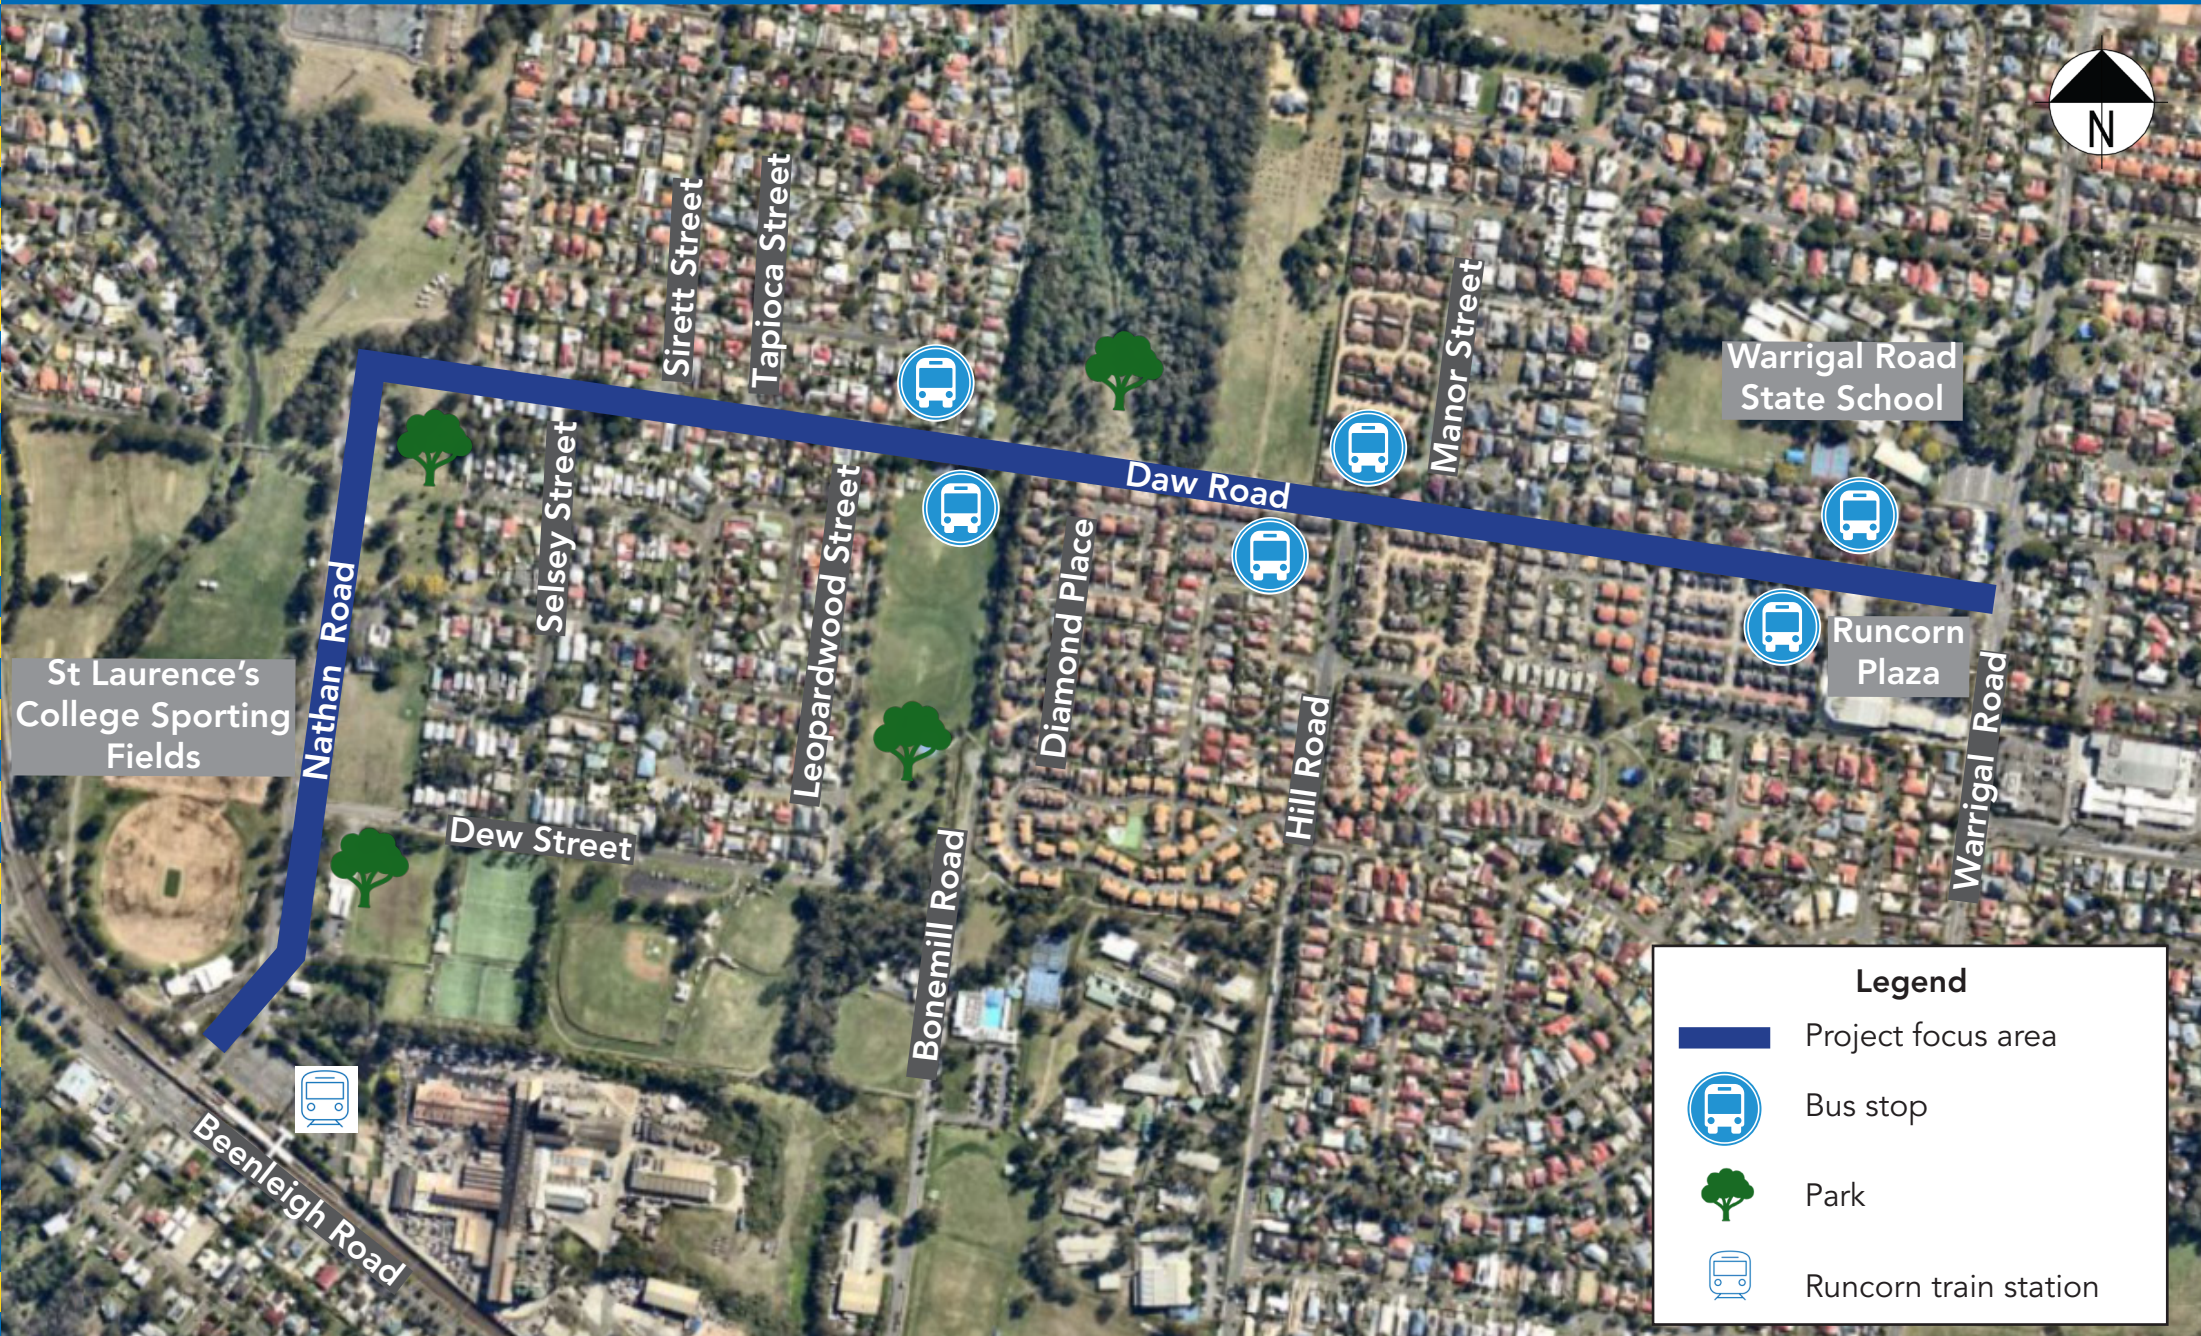

Daw Road and Nathan Road, Runcorn

Minor suburban corridor improvements

November 2025

Dedicated to a better Brisbane

Legend

-  Project focus area
-  Bus stop
-  Park
-  Runcorn train station