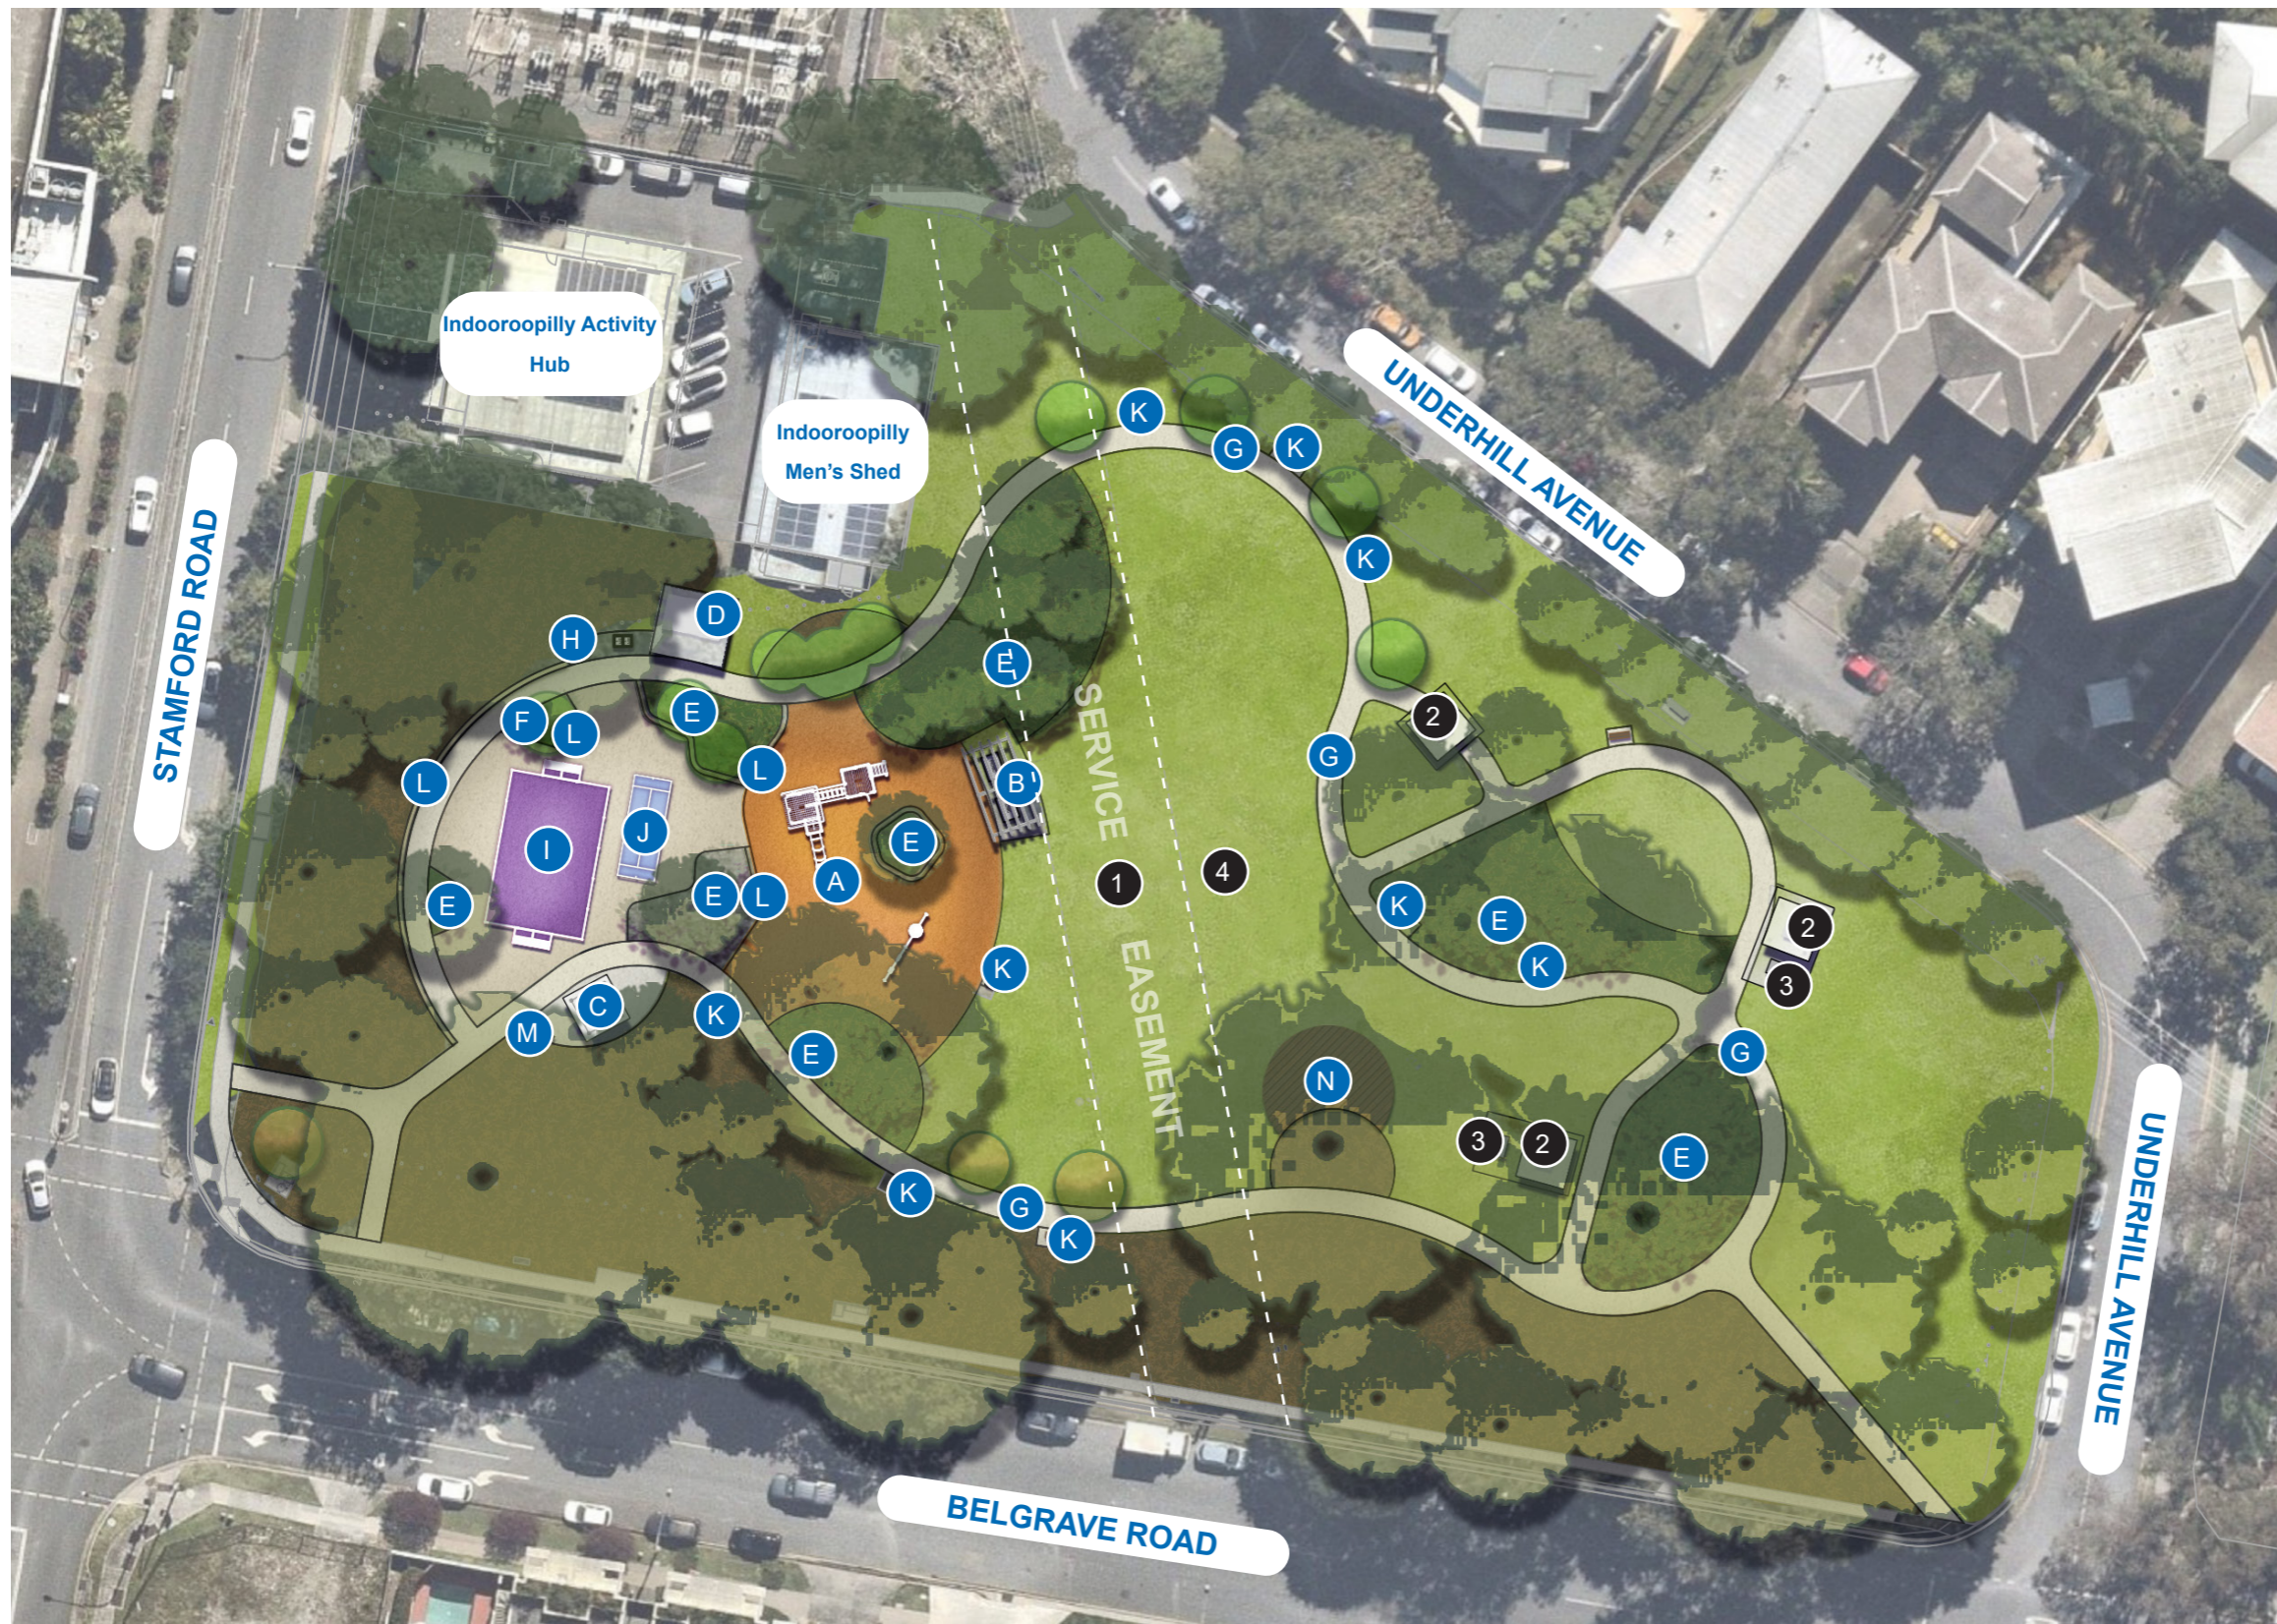

# Keating Park Draft Concept Plan

Dedicated to a better Brisbane

## LEGEND

### Proposed new park features

- A** Playground with elements for different abilities and sensory play
- B** Large picnic shelter
- C** Small picnic shelter with table and seating
- D** Toilet block with accessible cubicle
- E** Shrub and groundcover planting beneath existing shade trees
- F** Seating wall
- G** Pathway
- H** Accessible drinking fountain
- I** Multi-use sports court - potentially suited to netball, basketball and handball
- J** Pickleball court
- K** Bench seating
- L** Seating wall
- M** Bike rack
- N** Low height composite deck for low impact activities

### Existing park features

- 1** Water main corridor
- 2** Picnic shelter to be retained and upgraded
- 3** BBQ
- 4** Open kickabout area