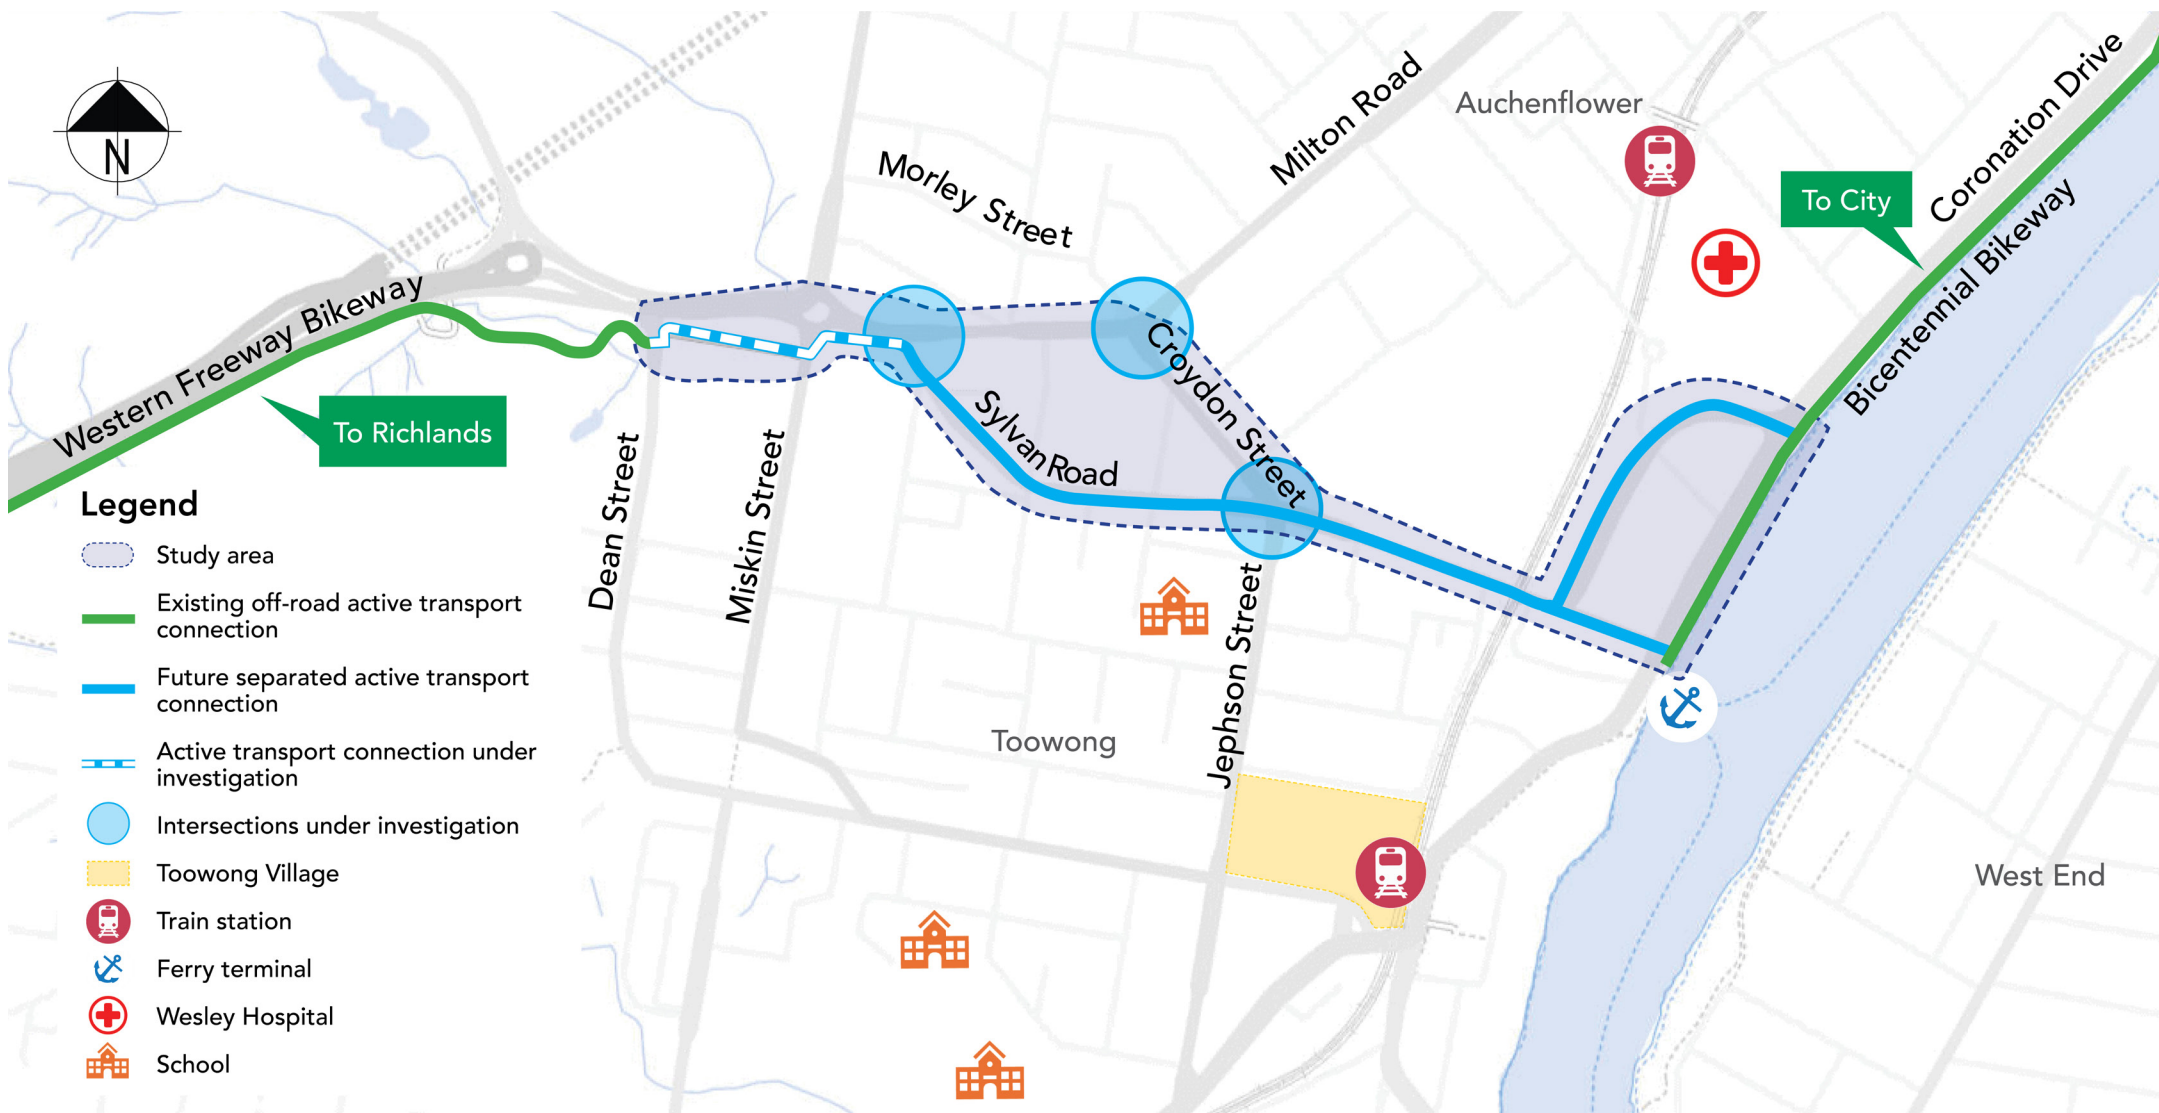

Sylvan Road Bikeway and local network improvements project

Map of the study area

Dedicated to a better Brisbane

For more information

Call the project team on 3178 5413

Email cityprojects@brisbane.qld.gov.au