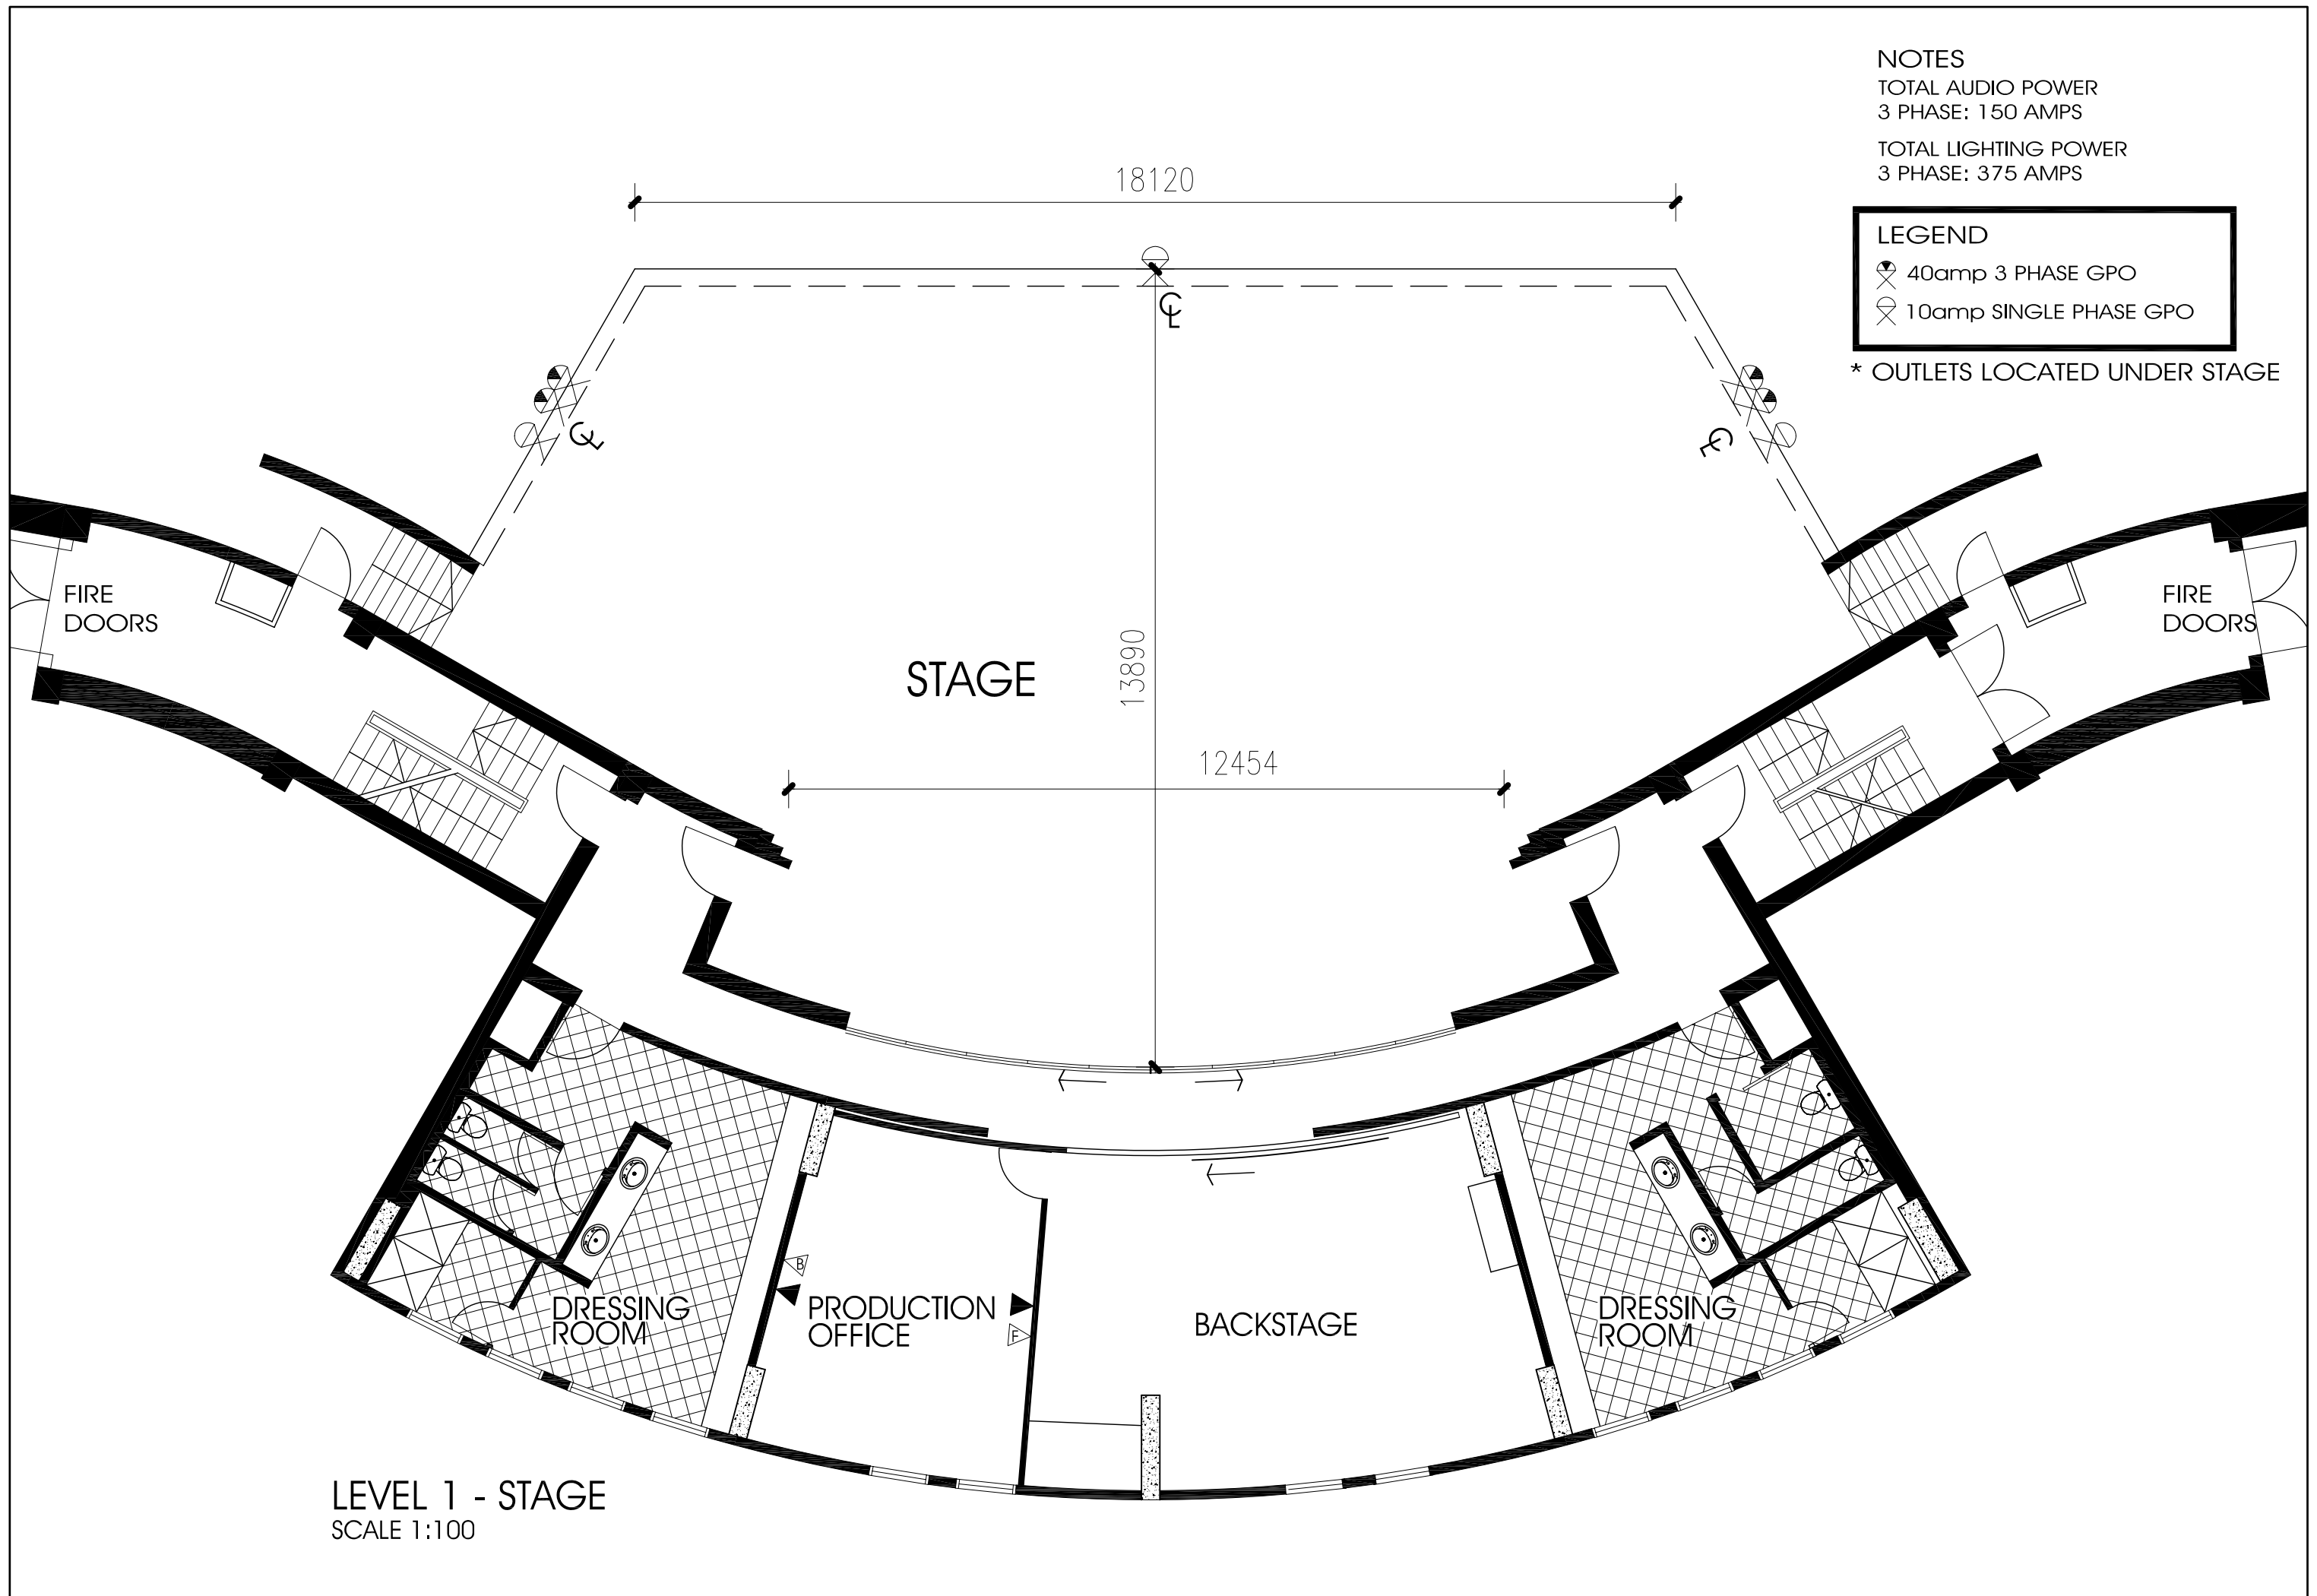

NOTES

TOTAL AUDIO POWER
3 PHASE: 150 AMPS

TOTAL LIGHTING POWER
3 PHASE: 375 AMPS

LEGEND

⊗ 40amp 3 PHASE GPO

⊕ 10amp SINGLE PHASE GPO

* OUTLETS LOCATED UNDER STAGE

LEVEL 1 - STAGE
SCALE 1:100