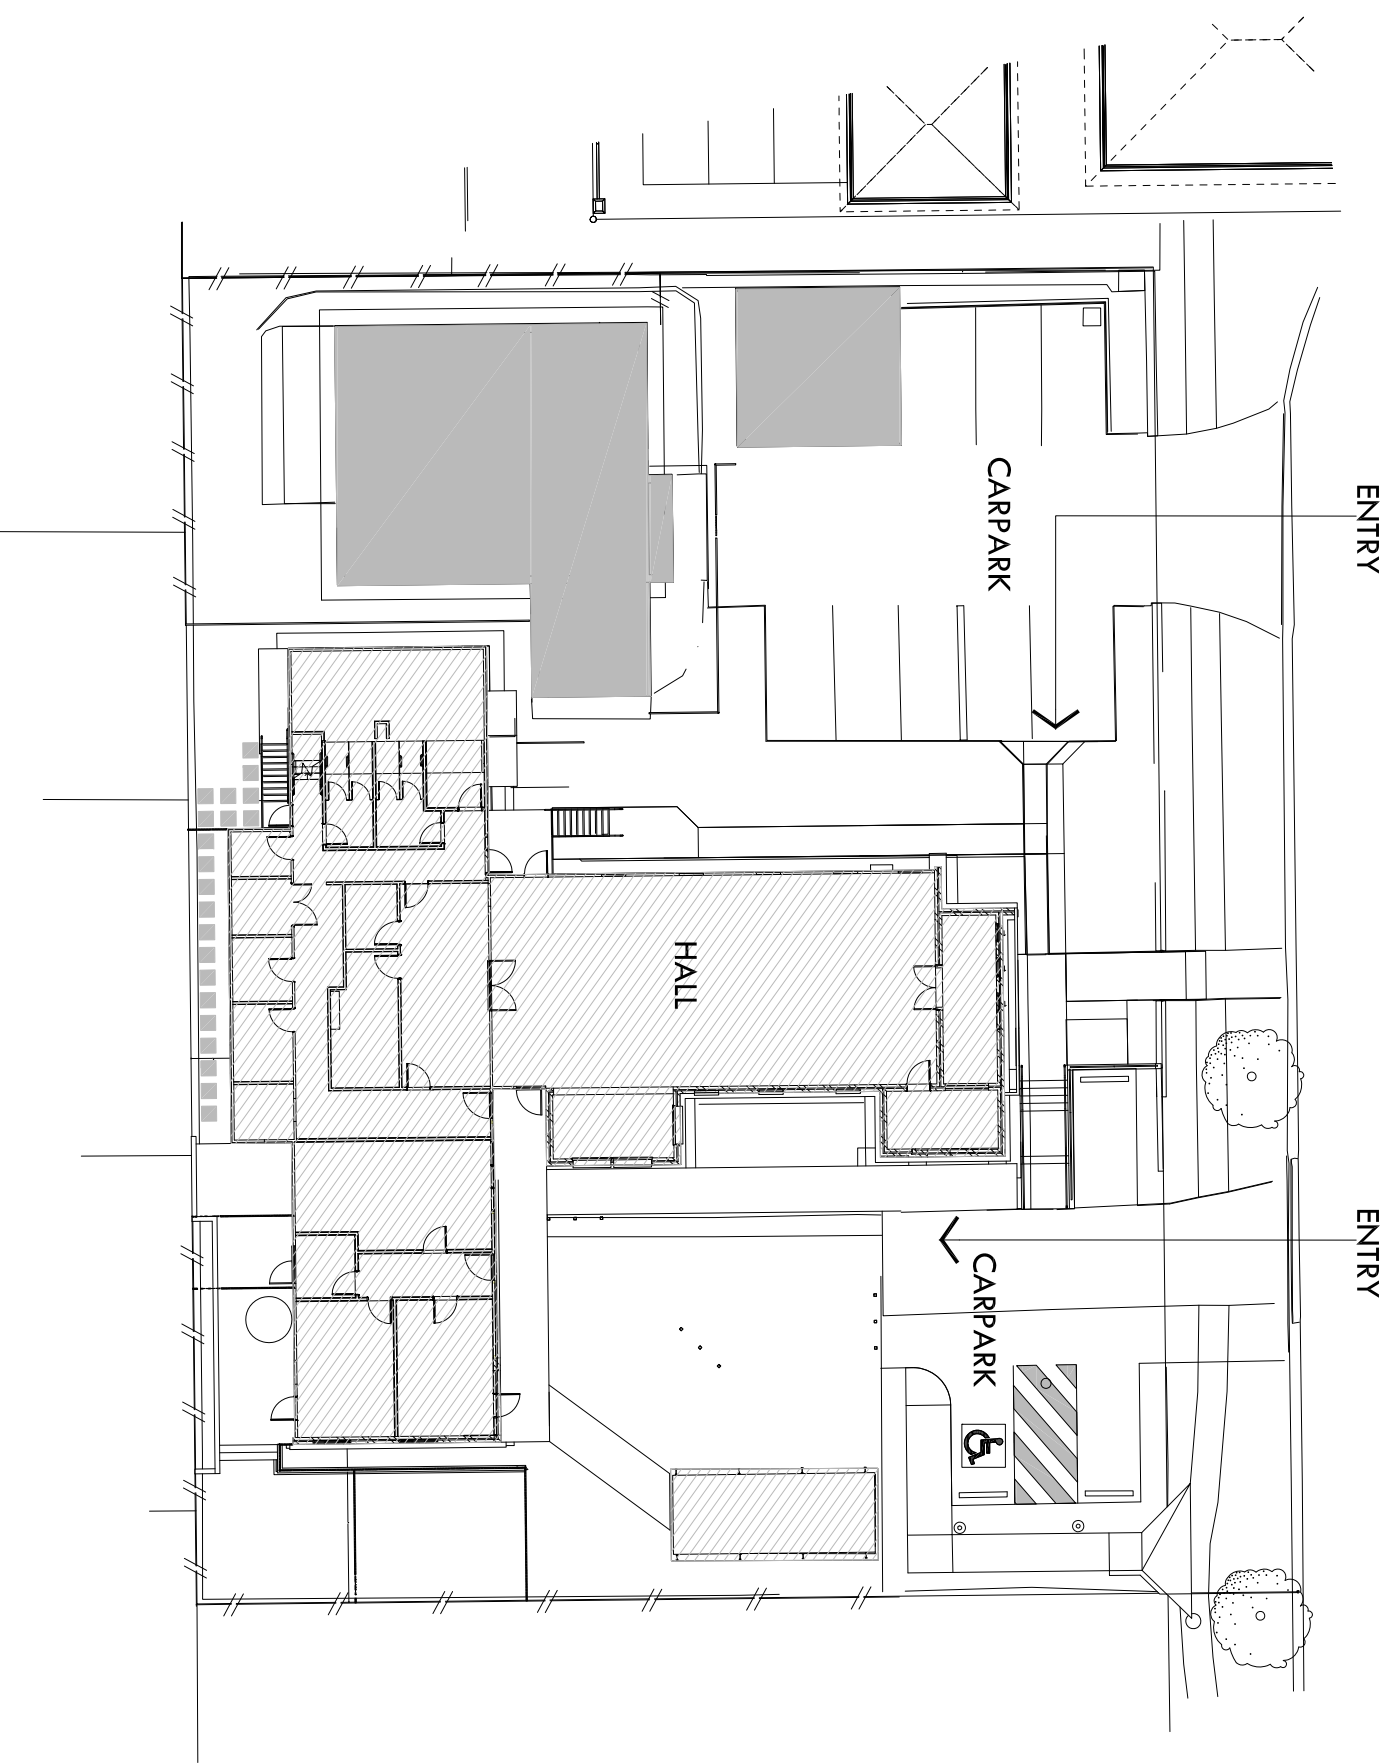

GAINSBOROUGH STREET

MOOROOKA
COMMUNITY CENTRE

40 Gainsborough Street, Moorooka
Queensland 4105

SITE PLAN

 Studded area not for hire

scale 1:300 @ A3