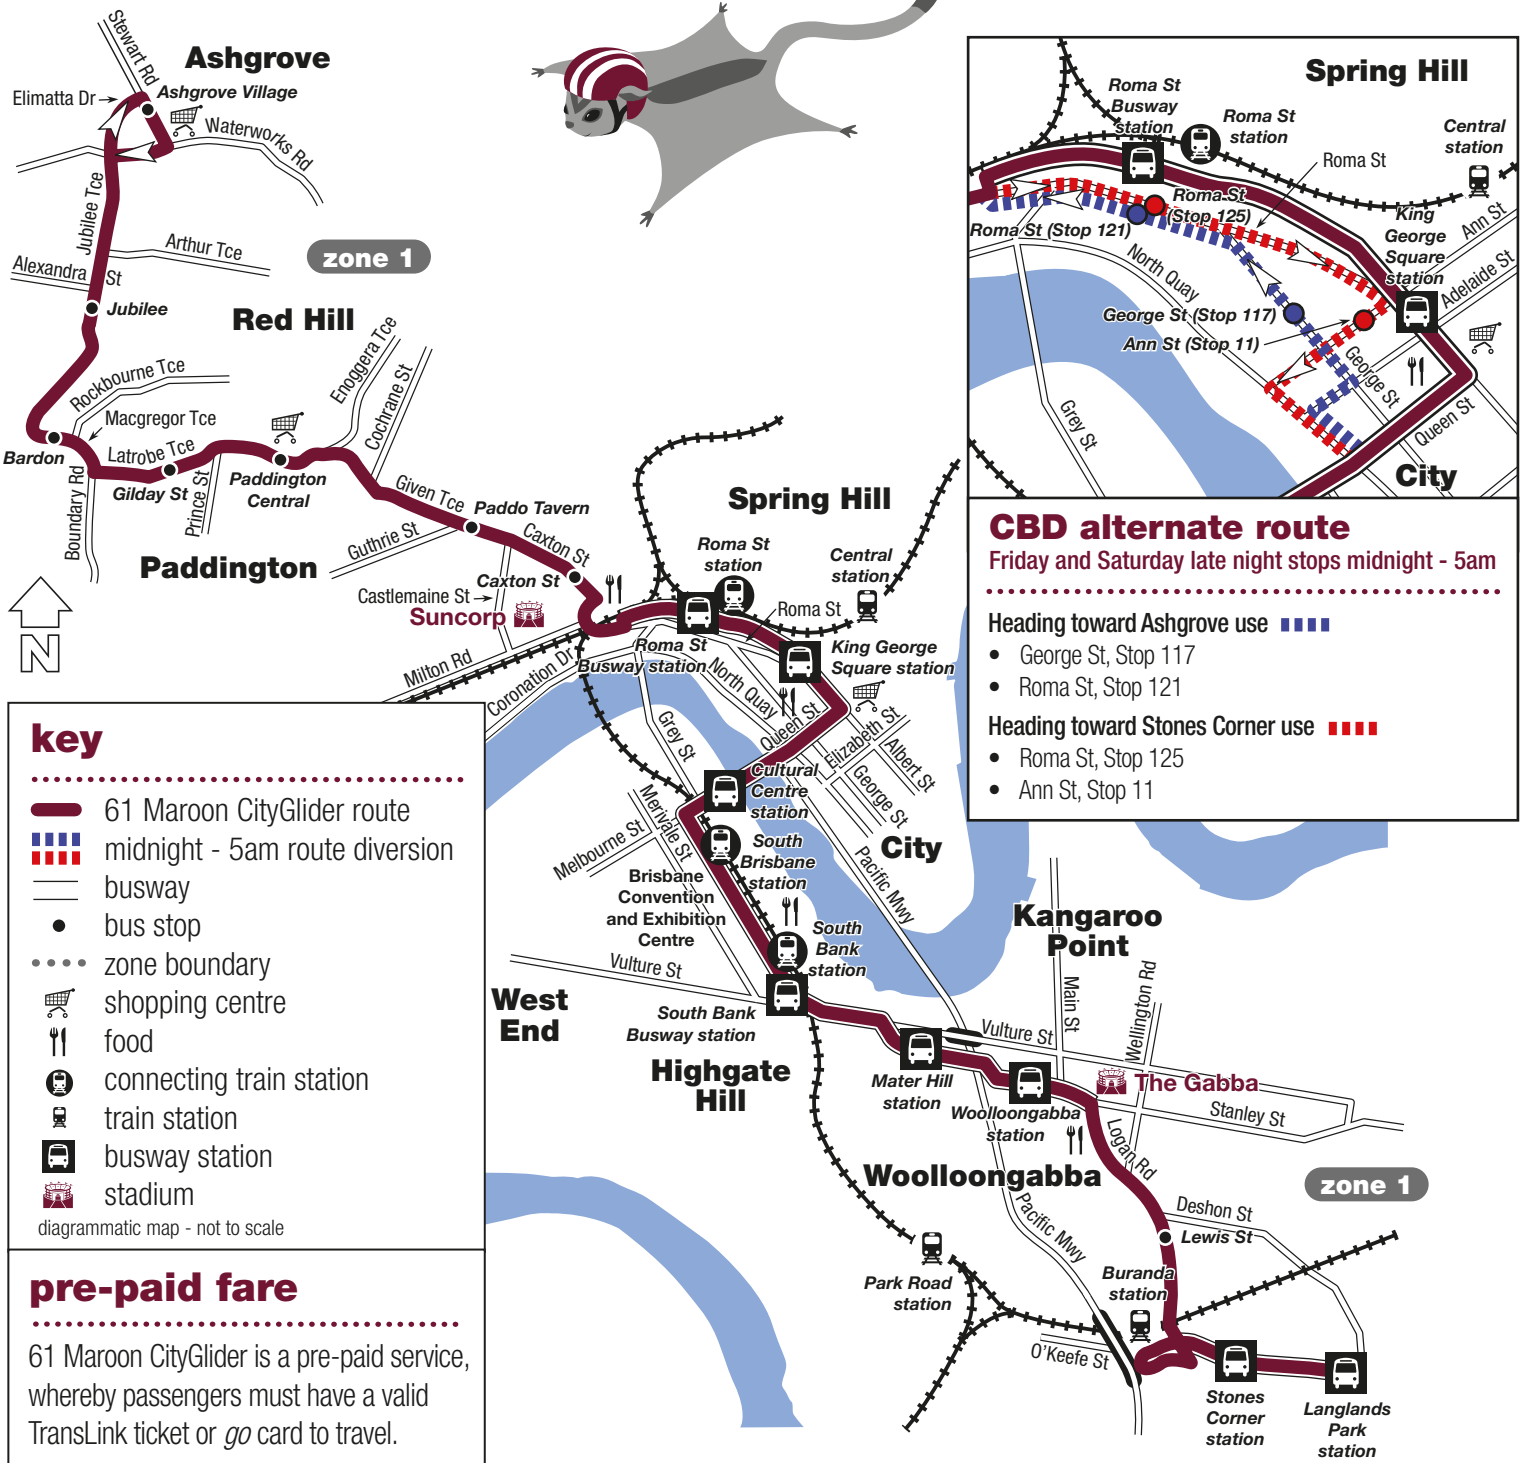

route

61 Maroon CityGlider

61 Maroon CityGlider is one of the highest frequency bus services in Brisbane. It runs every 10 minutes between 6-9am and 4-6pm on weekdays, and every 15 minutes or better between all other hours of operation.

61 Maroon CityGlider operates from 5.30am until 11.30pm Sunday to Thursday, and 24 hours Friday and Saturday running every 30 minutes after midnight.

61 Maroon CityGlider is a pre-paid service and offers rear door boarding. Passengers must have a go card or valid paper ticket prior to boarding this service.