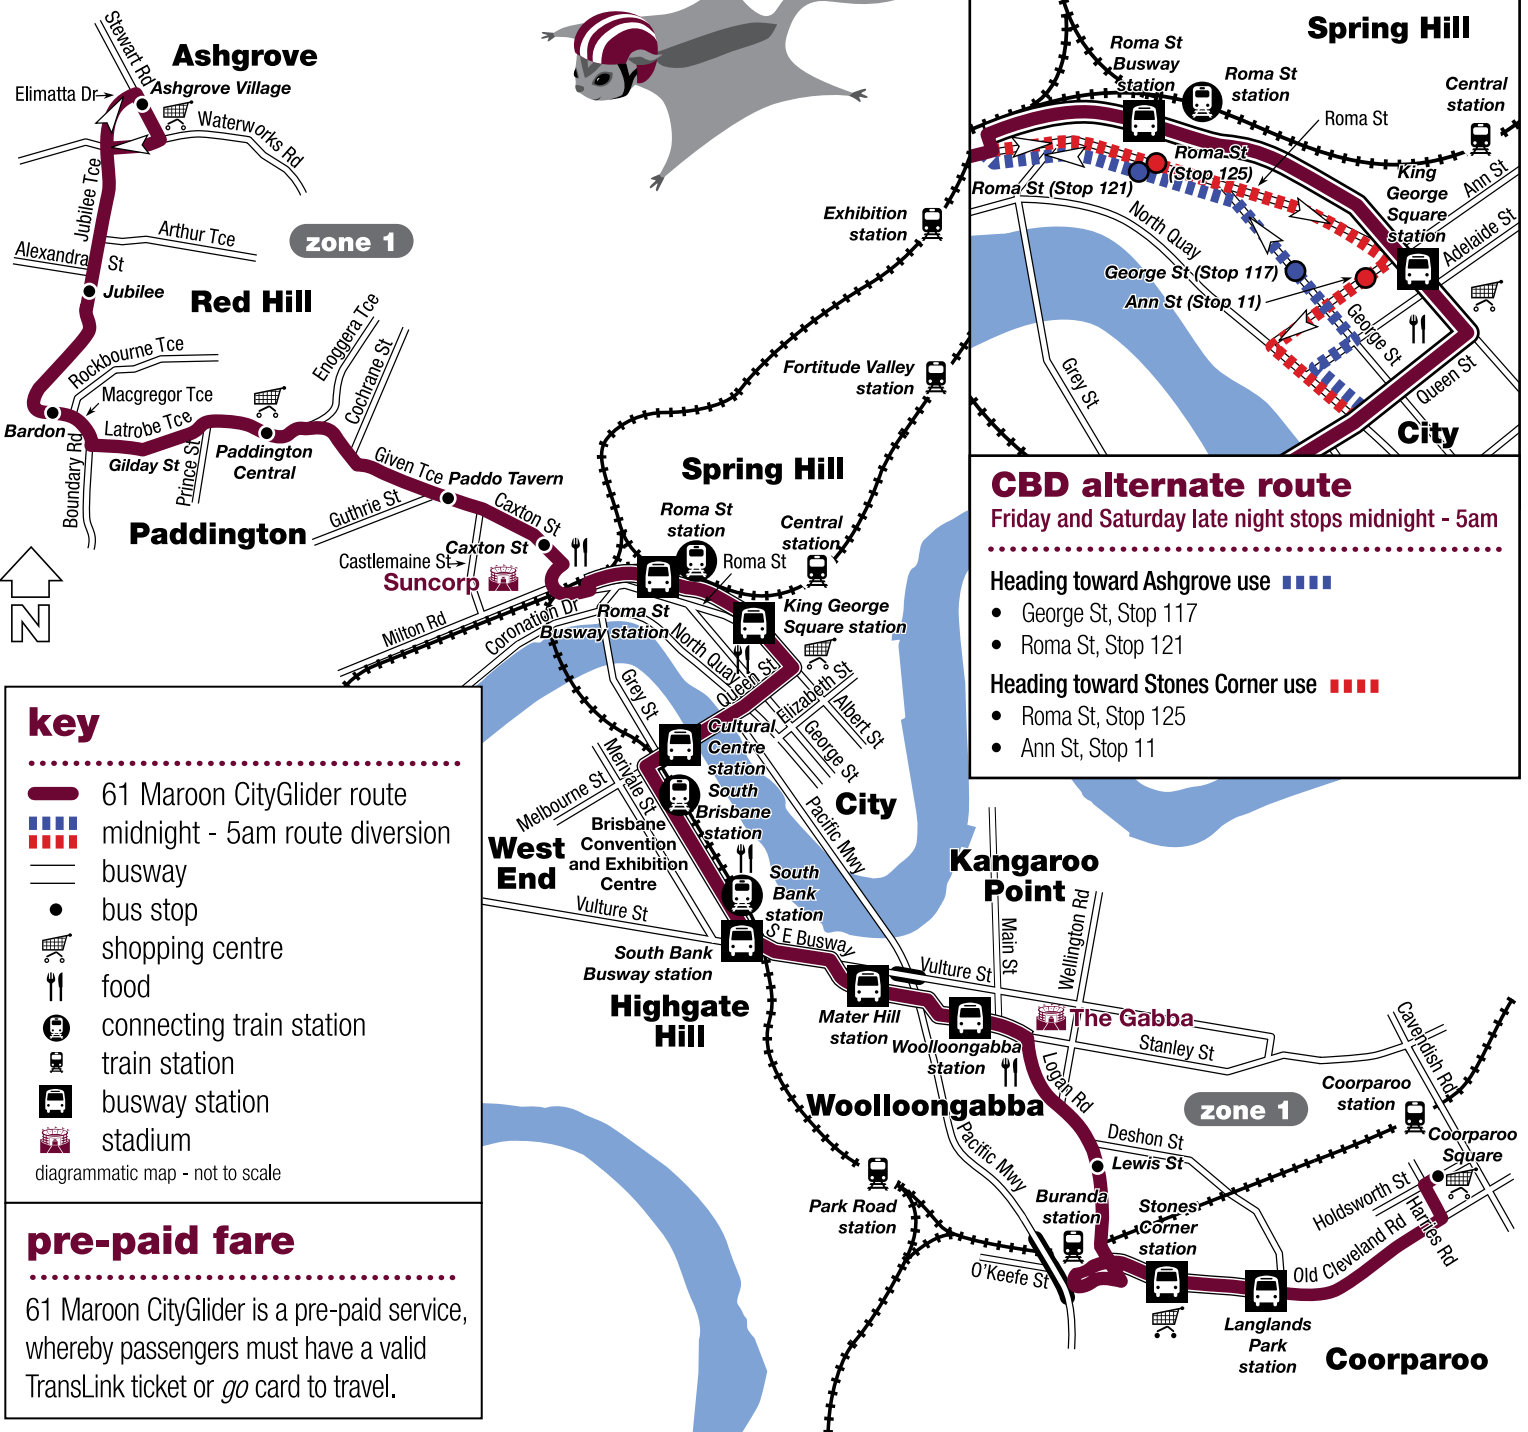

route

# 61 Maroon CityGlider

61 Maroon CityGlider is one of the highest frequency bus services in Brisbane. It runs every 10 minutes between 6-9am and 4-6pm on weekdays, and every 15 minutes or better between all other hours of operation.

61 Maroon CityGlider operates from 5.30am until 11.30pm Sunday to Thursday, and 24 hours Friday and Saturday running every 30 minutes after midnight.

61 Maroon CityGlider is a pre-paid service and offers rear door boarding. Passengers must have a go card or valid paper ticket prior to boarding this service.