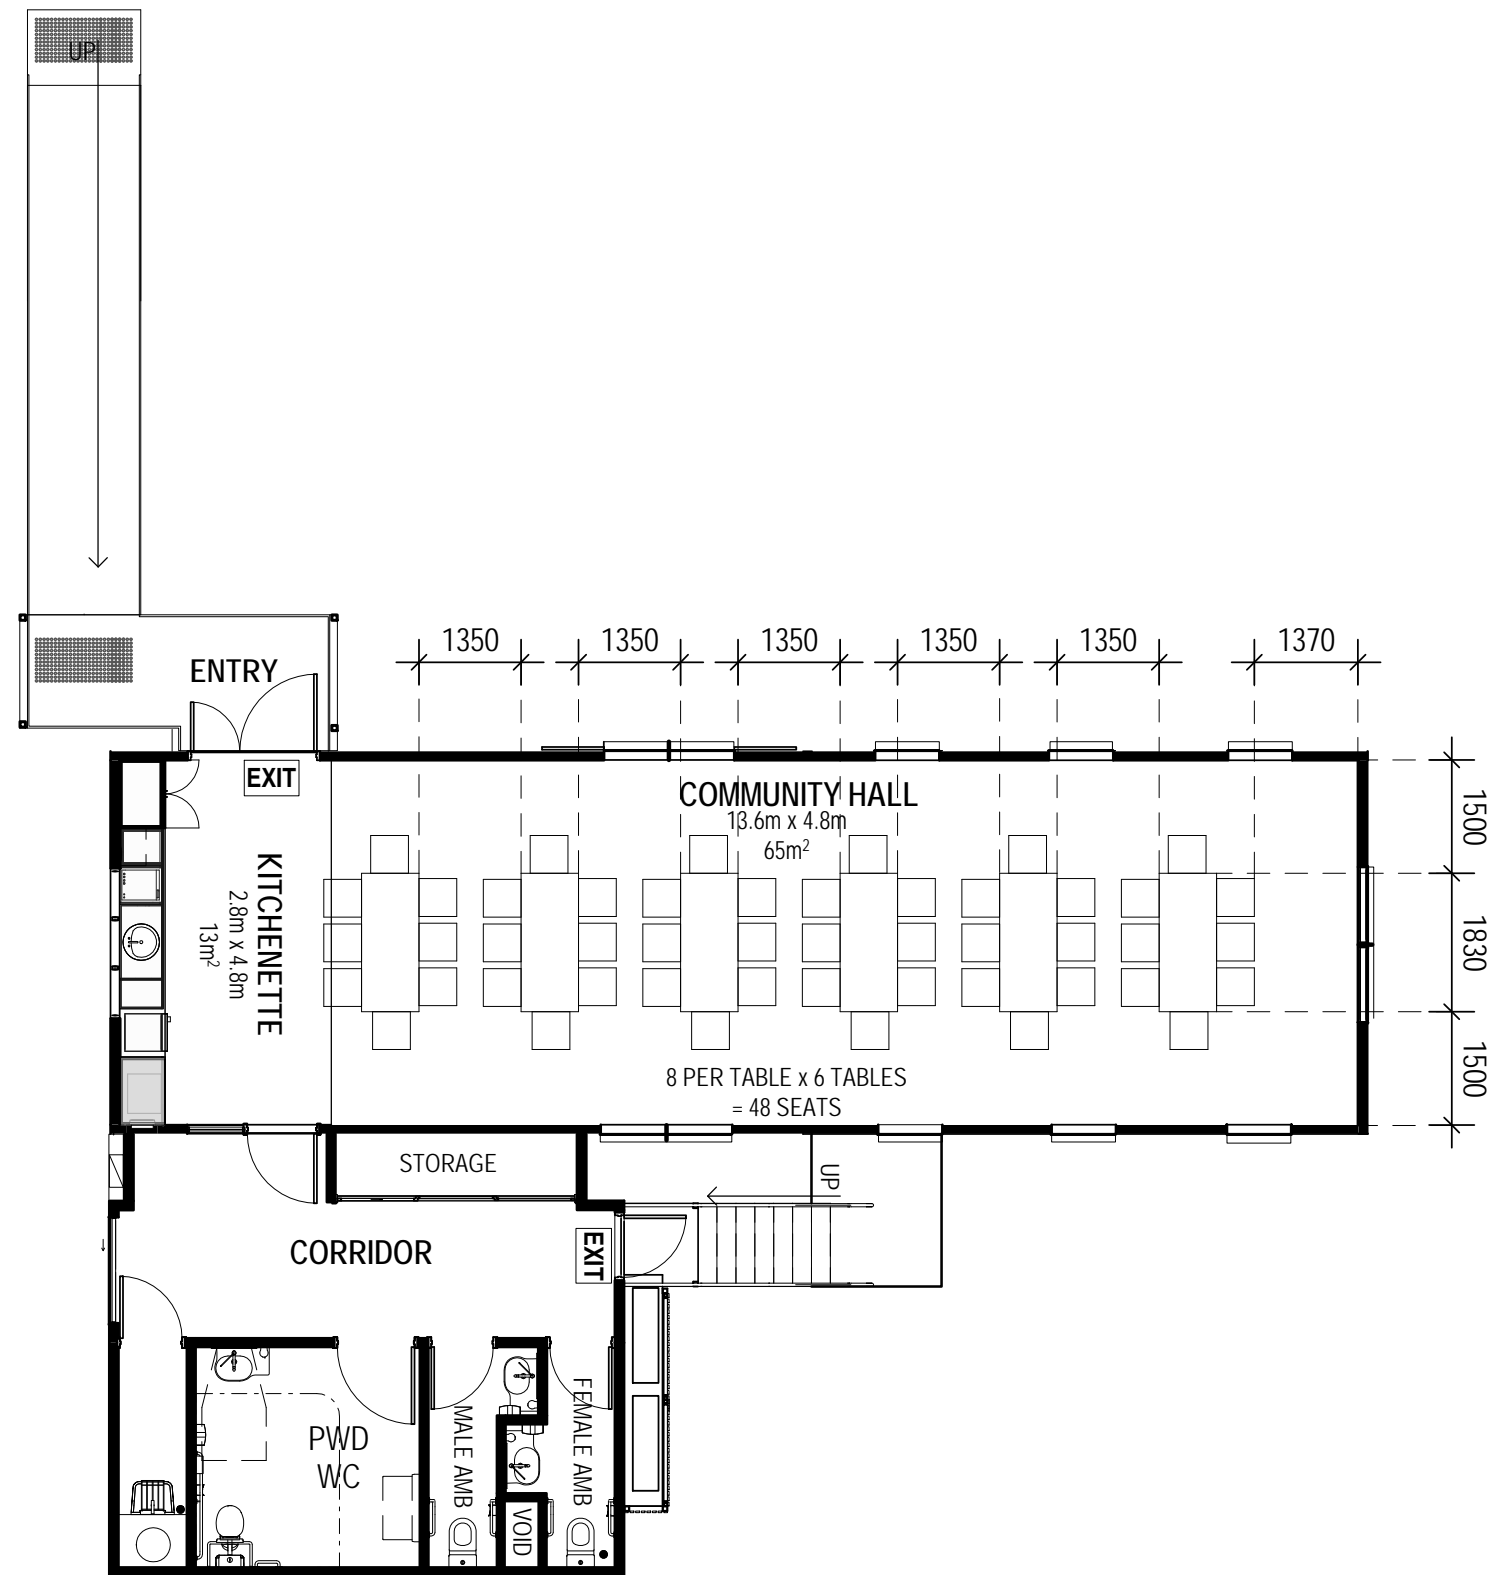

# ST LUCIA COMMUNITY HALL

27 Guilfoyle Street  
St Lucia, QLD 4067

Scale 1:100 @ A3

CPO 150038

FLOOR PLAN -  
Row Seating Plan

# ST LUCIA COMMUNITY HALL

27 Guilfoyle Street  
St Lucia, QLD 4067

Scale 1:100 @ A3

CPO 150038

FLOOR PLAN -  
Banquet Seating Plan